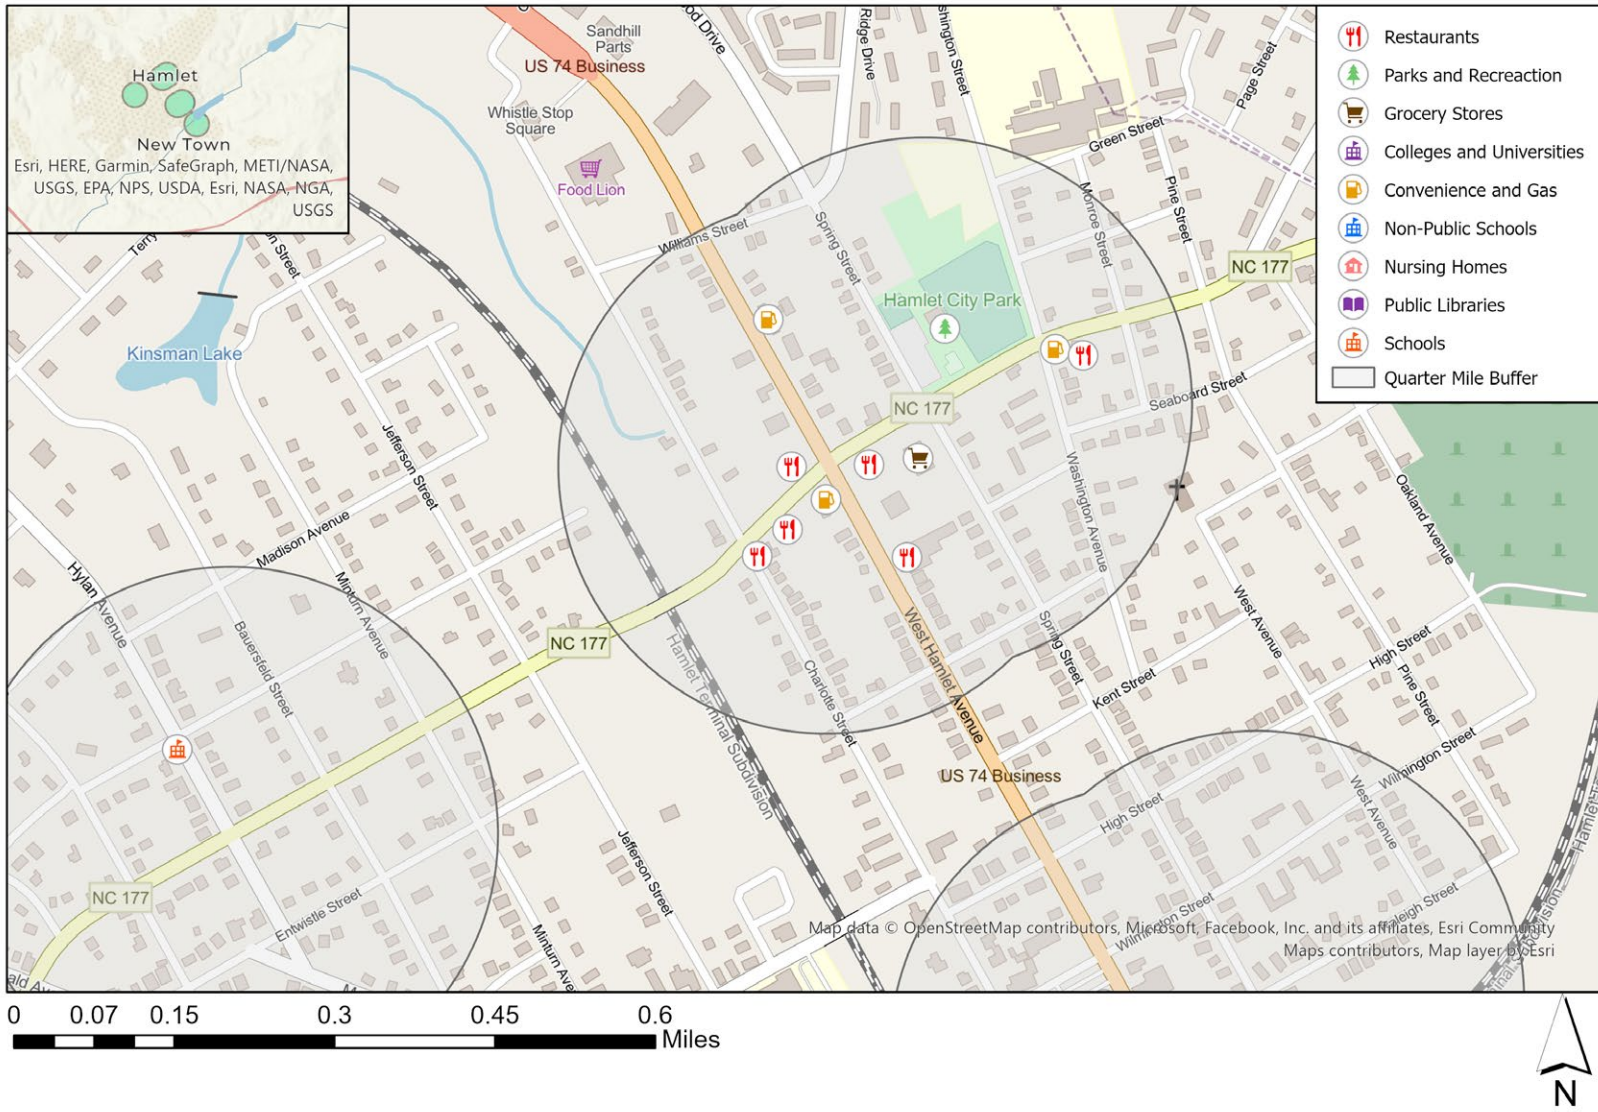

ACCESS TO TRANSIT, SCHOOLS, JOBS, AND OTHER SERVICES

In total, the WALK NC project will connect residents across North Carolina to 678 new destinations. North Carolinians, with the WALK NC improvements, will now be able to access 105 grocery stores, 55 parks, 5 colleges/universities, 29 schools, 14 public libraries, 5 nursing homes, 357 restaurants, and 108 convenience stores.

Destination within 0.25 miles of Signals in Hamlet, NC

2 grocery stores, 3 parks, 1 schools, 7 restaurants, and 4 convenience stores

Destination within 0.25 miles of Signals in Henderson, NC

3 grocery stores, 2 parks, 5 schools, 1 public libraries, 7 restaurants, and 9 convenience stores

Destination within 0.25 miles of Signals in Kinston, NC

12 grocery stores, 4 parks, 2 schools, 1 public libraries, 1 nursing homes, 43 restaurants, and 9 convenience stores

Destination within 0.25 miles of Signals in Lexington, NC

Destination within 0.25 miles of Signals in Oxford, NC

4 grocery stores, 3 parks, 2 schools, 1 public libraries, 19 restaurants, and 7 convenience stores

Destination within 0.25 miles of Signals in Roanoke Rapids, NC