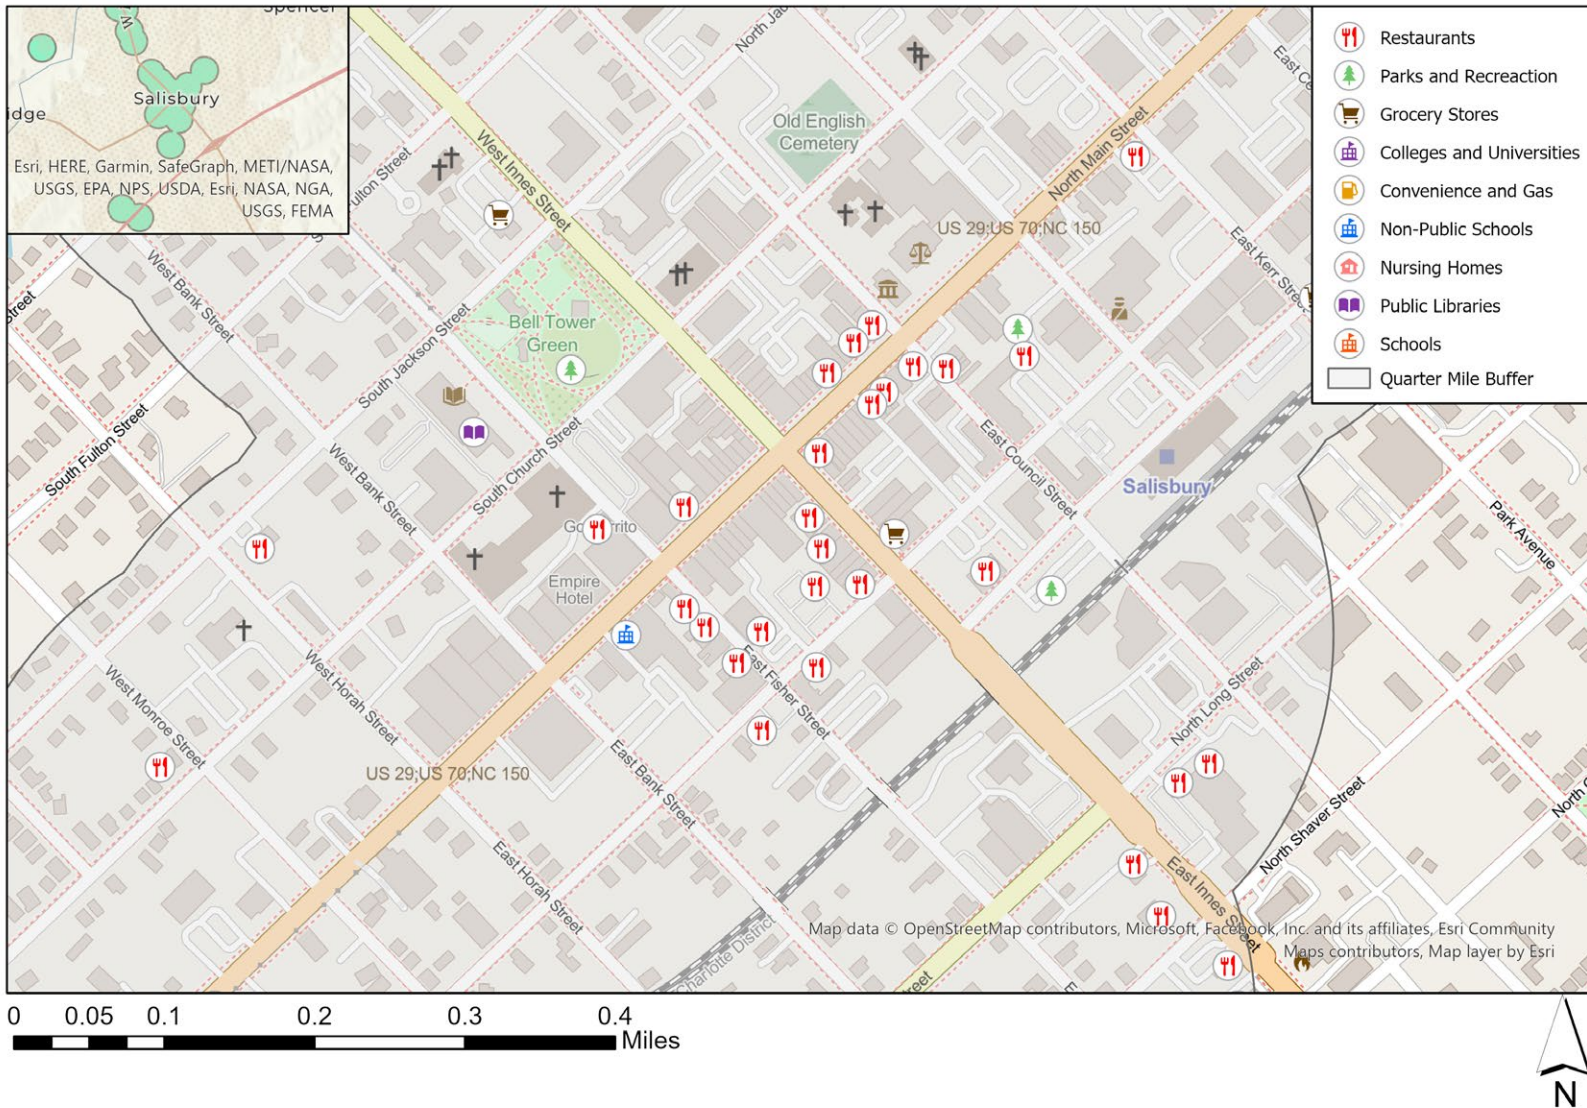

Destination within 0.25 miles of Signals in Oxford, NC

4 grocery stores, 3 parks, 2 schools, 1 public libraries, 19 restaurants, and 7 convenience stores

Destination within 0.25 miles of Signals in Roanoke Rapids, NC

8 grocery stores, 3 parks, 2 schools, 1 public libraries, 13 restaurants, and 9 convenience stores

Destination within 0.25 miles of Signals in Rockingham, NC

4 grocery stores, 3 parks, 1 schools, 1 public libraries, 10 restaurants, and 6 convenience stores

Destination within 0.25 miles of Signals in Salisbury, NC

9 grocery stores, 10 parks, 3 colleges/universities, 2 schools, 1 public library, 2 nursing homes, 53 restaurants, and 8 convenience stores

Destination within 0.25 miles of Signals in Selma, NC