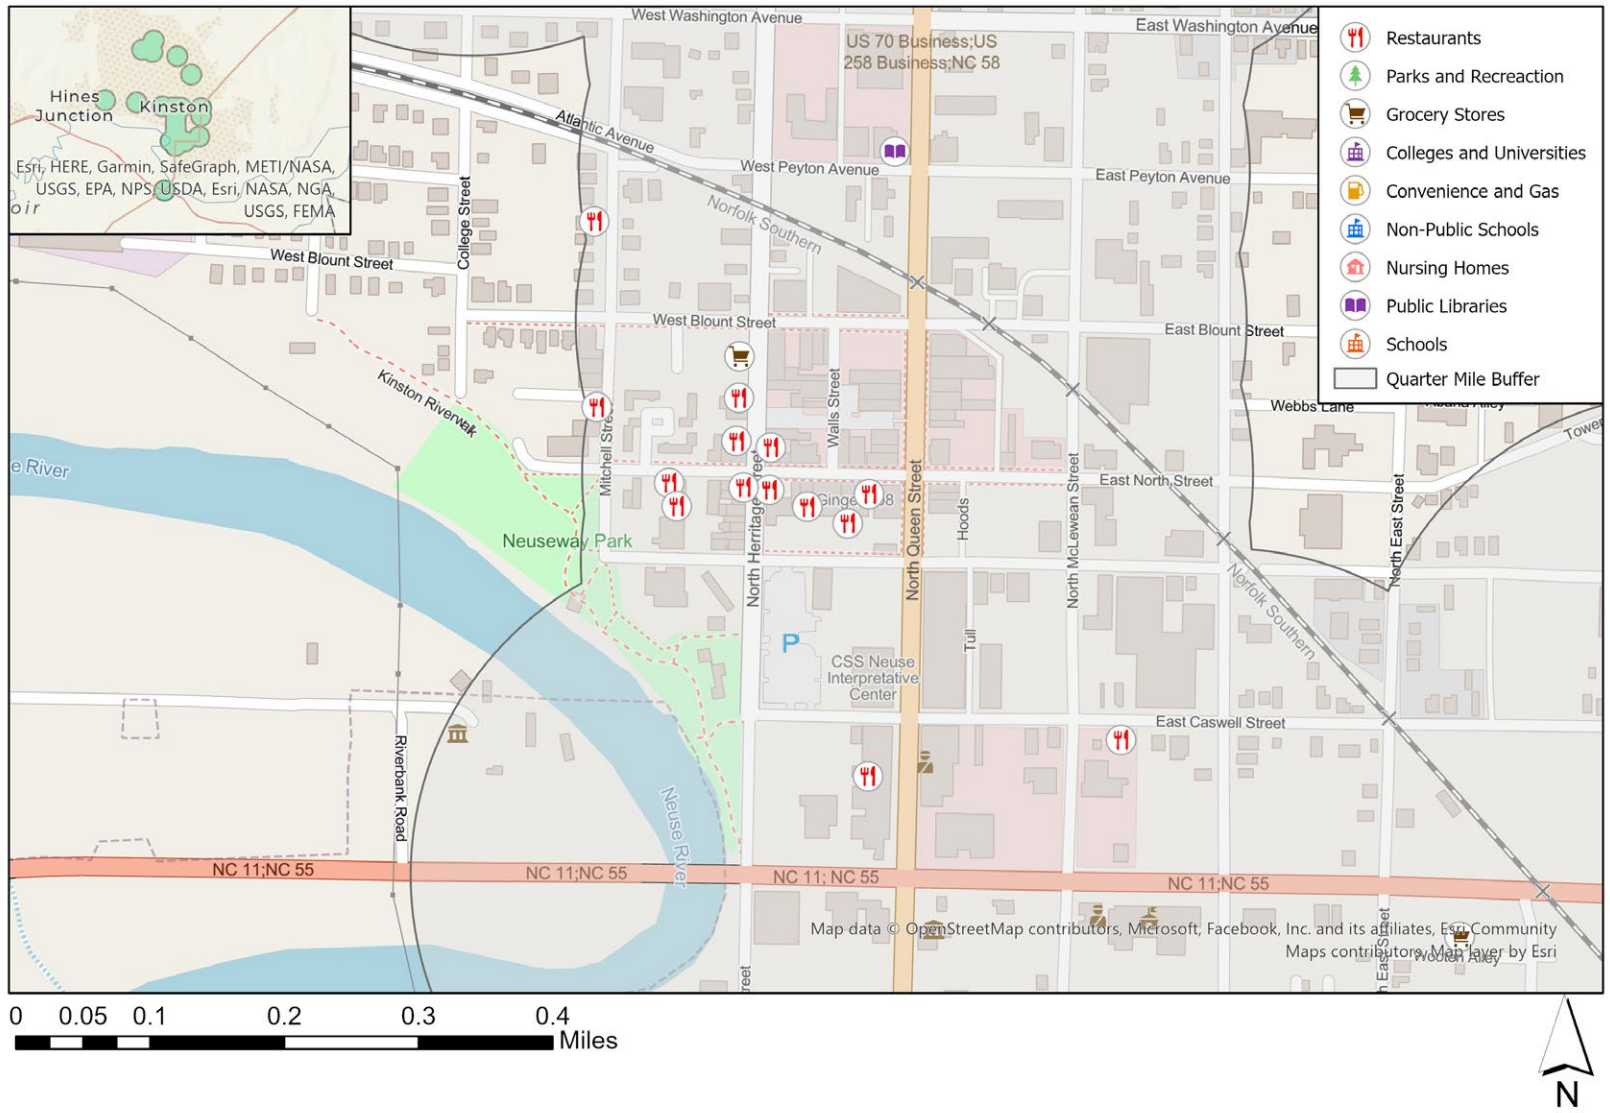

ACCESS TO TRANSIT, SCHOOLS, JOBS, AND OTHER SERVICES

In total, the WALK NC project will connect residents across North Carolina to 678 new destinations. North Carolinians, with the WALK NC improvements, will now be able to access 105 grocery stores, 55 parks, 5 colleges/universities, 29 schools, 14 public libraries, 5 nursing homes, 357 restaurants, and 108 convenience stores.

Destination within 0.25 miles of Signals in Hamlet, NC

2 grocery stores, 3 parks, 1 schools, 7 restaurants, and 4 convenience stores

Destination within 0.25 miles of Signals in Henderson, NC

3 grocery stores, 2 parks, 5 schools, 1 public libraries, 7 restaurants, and 9 convenience stores

Destination within 0.25 miles of Signals in Kinston, NC

12 grocery stores, 4 parks, 2 schools, 1 public libraries, 1 nursing homes, 43 restaurants, and 9 convenience stores

Destination within 0.25 miles of Signals in Lexington, NC

13 grocery stores, 4 parks, 3 schools, 1 public library, 33 restaurants, and 9 convenience stores

Destination within 0.25 miles of Signals in Lumberton, NC

12 grocery stores, 2 parks, 3 schools, 1 public libraries, 31 restaurants, and 11 convenience stores