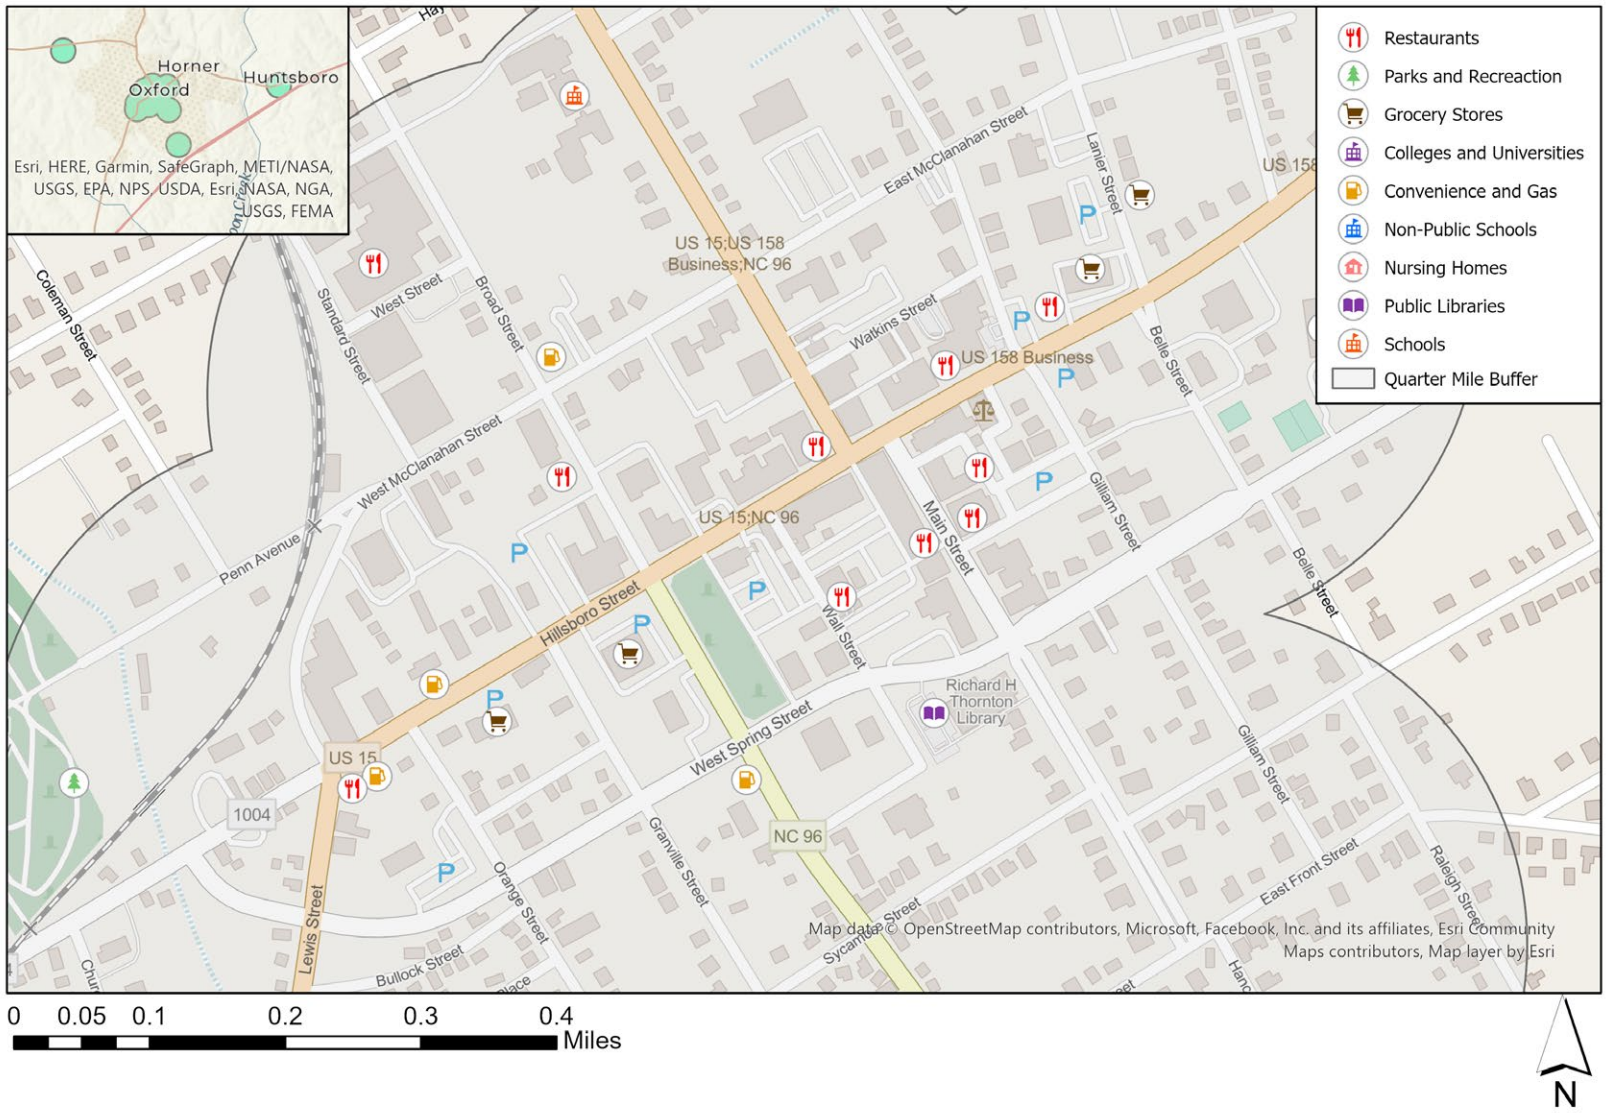

Destination within 0.25 miles of Signals in Kinston, NC

12 grocery stores, 4 parks, 2 schools, 1 public libraries, 1 nursing homes, 43 restaurants, and 9 convenience stores

Destination within 0.25 miles of Signals in Lexington, NC

13 grocery stores, 4 parks, 3 schools, 1 public library, 33 restaurants, and 9 convenience stores

Destination within 0.25 miles of Signals in Lumberton, NC

12 grocery stores, 2 parks, 3 schools, 1 public libraries, 31 restaurants, and 11 convenience stores

Destination within 0.25 miles of Signals in Oxford, NC

4 grocery stores, 3 parks, 2 schools, 1 public libraries, 19 restaurants, and 7 convenience stores

Destination within 0.25 miles of Signals in Roanoke Rapids, NC

8 grocery stores, 3 parks, 2 schools, 1 public libraries, 13 restaurants, and 9 convenience stores

Destination within 0.25 miles of Signals in Rockingham, NC

4 grocery stores, 3 parks, 1 schools, 1 public libraries, 10 restaurants, and 6 convenience stores