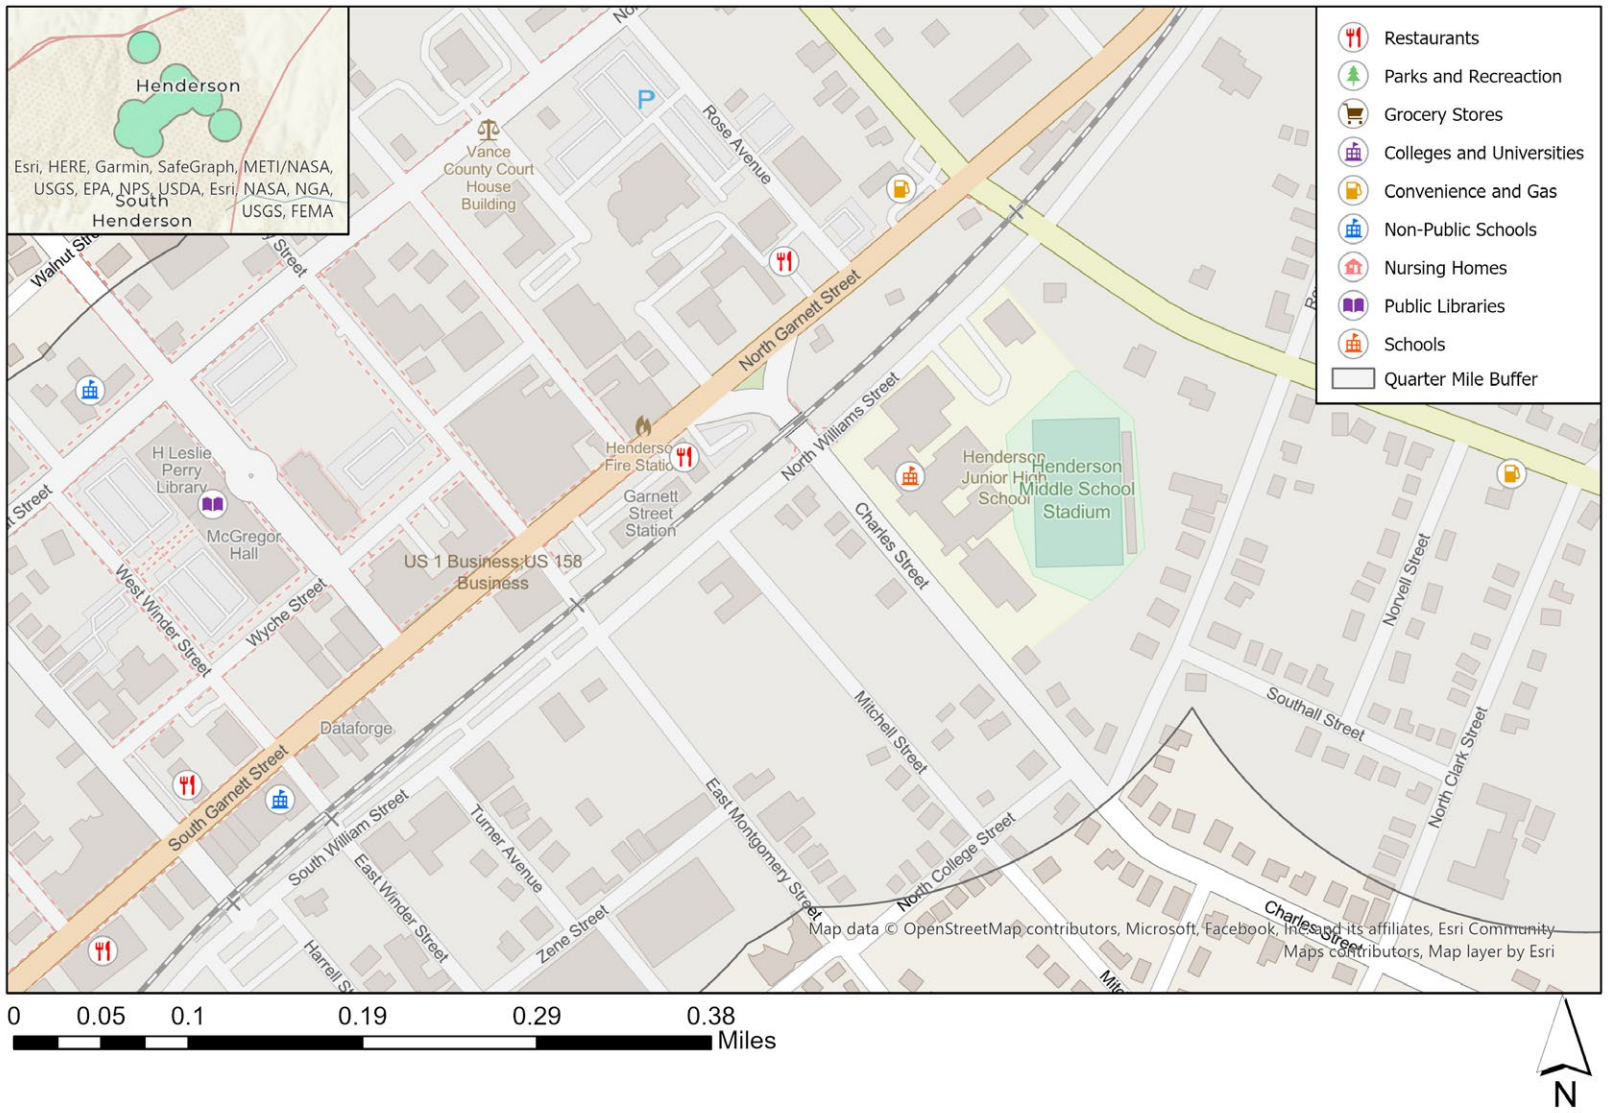

ACCESS TO TRANSIT, SCHOOLS, JOBS, AND OTHER SERVICES

In total, the WALK NC project will connect residents across North Carolina to 678 new destinations. North Carolinians, with the WALK NC improvements, will now be able to access 105 grocery stores, 55 parks, 5 colleges/universities, 29 schools, 14 public libraries, 5 nursing homes, 357 restaurants, and 108 convenience stores.

Destination within 0.25 miles of Signals in Hamlet, NC

2 grocery stores, 3 parks, 1 schools, 7 restaurants, and 4 convenience stores

Destination within 0.25 miles of Signals in Henderson, NC

3 grocery stores, 2 parks, 5 schools, 1 public libraries, 7 restaurants, and 9 convenience stores

Destination within 0.25 miles of Signals in Kinston, NC

12 grocery stores, 4 parks, 2 schools, 1 public libraries, 1 nursing homes, 43 restaurants, and 9 convenience stores

Destination within 0.25 miles of Signals in Lexington, NC

Destination within 0.25 miles of Signals in Oxford, NC

4 grocery stores, 3 parks, 2 schools, 1 public libraries, 19 restaurants, and 7 convenience stores

Destination within 0.25 miles of Signals in Roanoke Rapids, NC