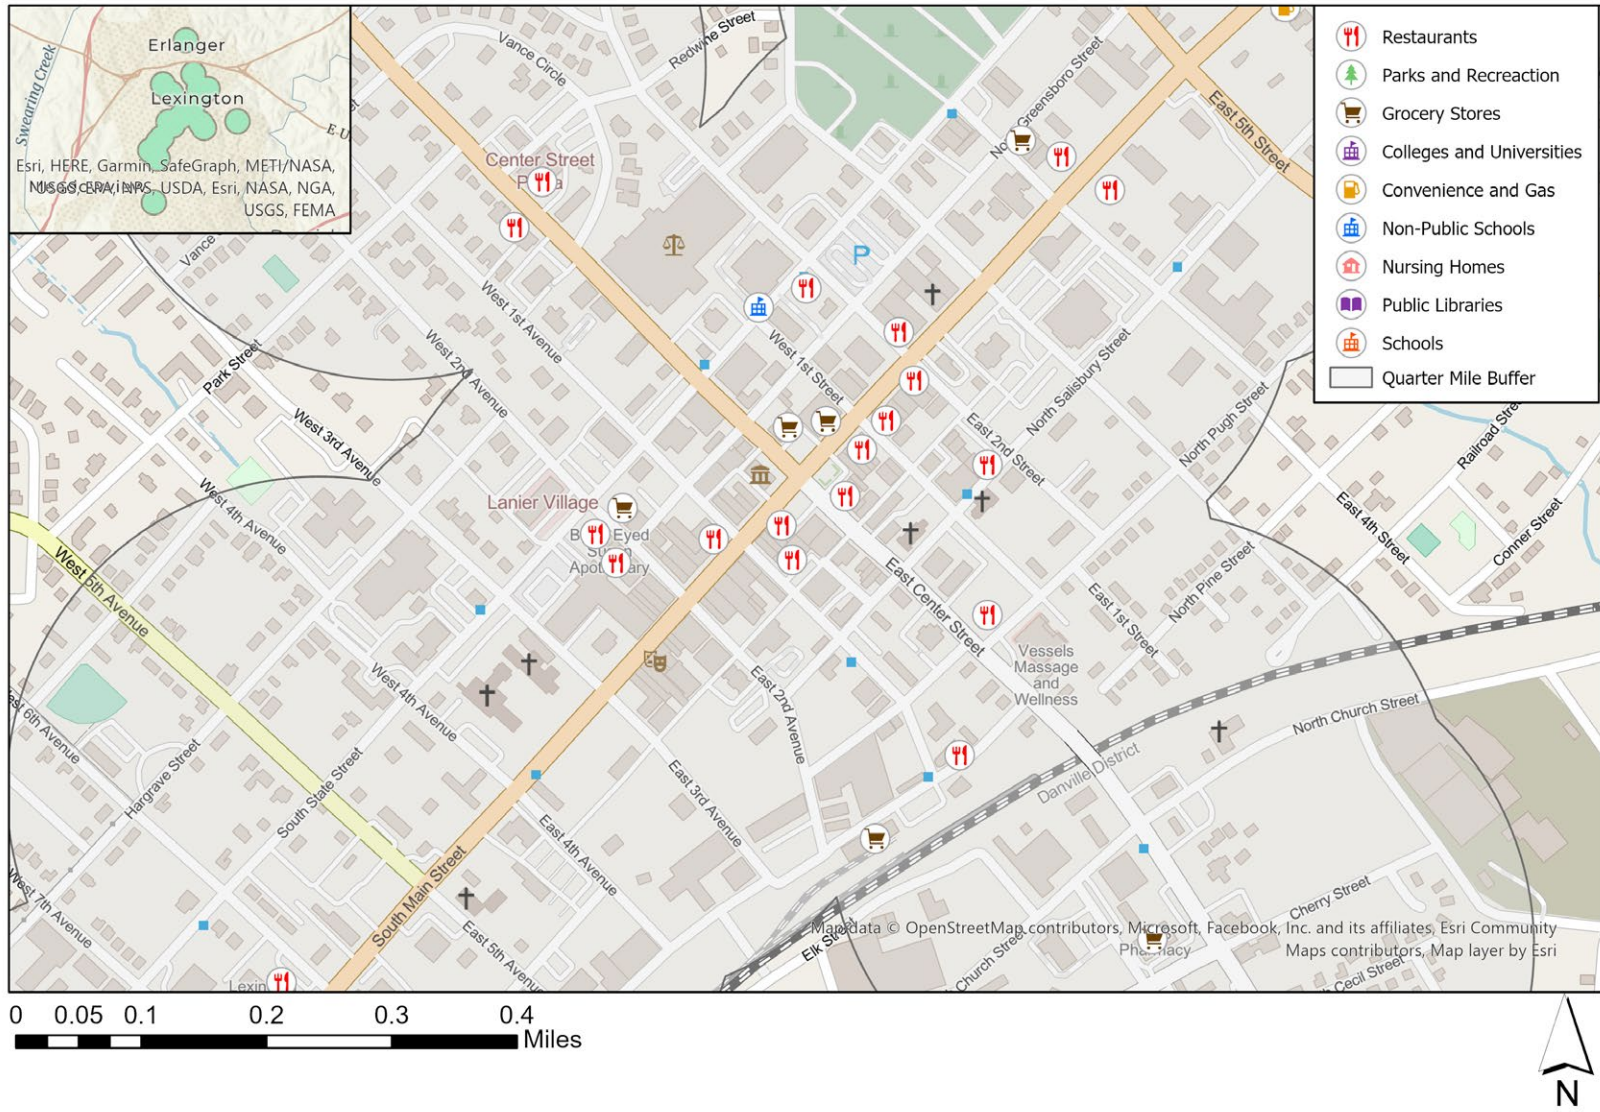

Destination within 0.25 miles of Signals in Lexington, NC

13 grocery stores, 4 parks, 3 schools, 1 public library, 33 restaurants, and 9 convenience stores