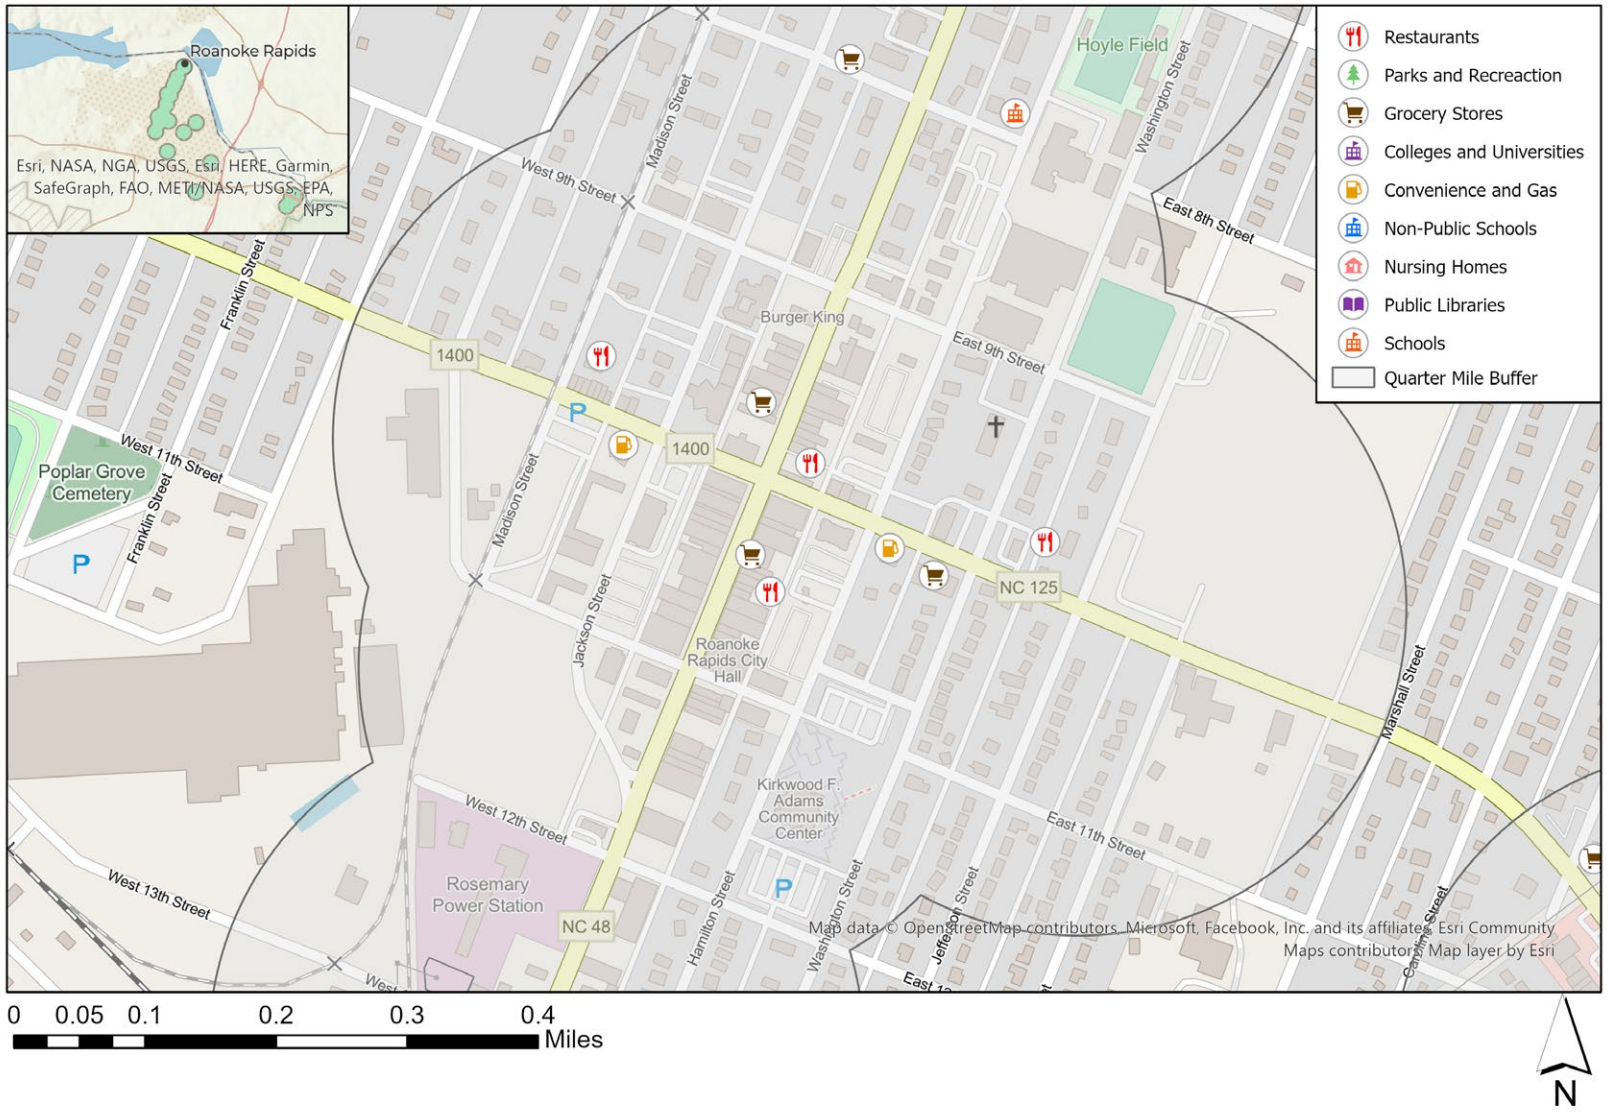

Destination within 0.25 miles of Signals in Oxford, NC

4 grocery stores, 3 parks, 2 schools, 1 public libraries, 19 restaurants, and 7 convenience stores

Destination within 0.25 miles of Signals in Roanoke Rapids, NC

8 grocery stores, 3 parks, 2 schools, 1 public libraries, 13 restaurants, and 9 convenience stores

Destination within 0.25 miles of Signals in Rockingham, NC

4 grocery stores, 3 parks, 1 schools, 1 public libraries, 10 restaurants, and 6 convenience stores

Destination within 0.25 miles of Signals in Salisbury, NC

9 grocery stores, 10 parks, 3 colleges/universities, 2 schools, 1 public library, 2 nursing homes, 53 restaurants, and 8 convenience stores

Destination within 0.25 miles of Signals in Selma, NC