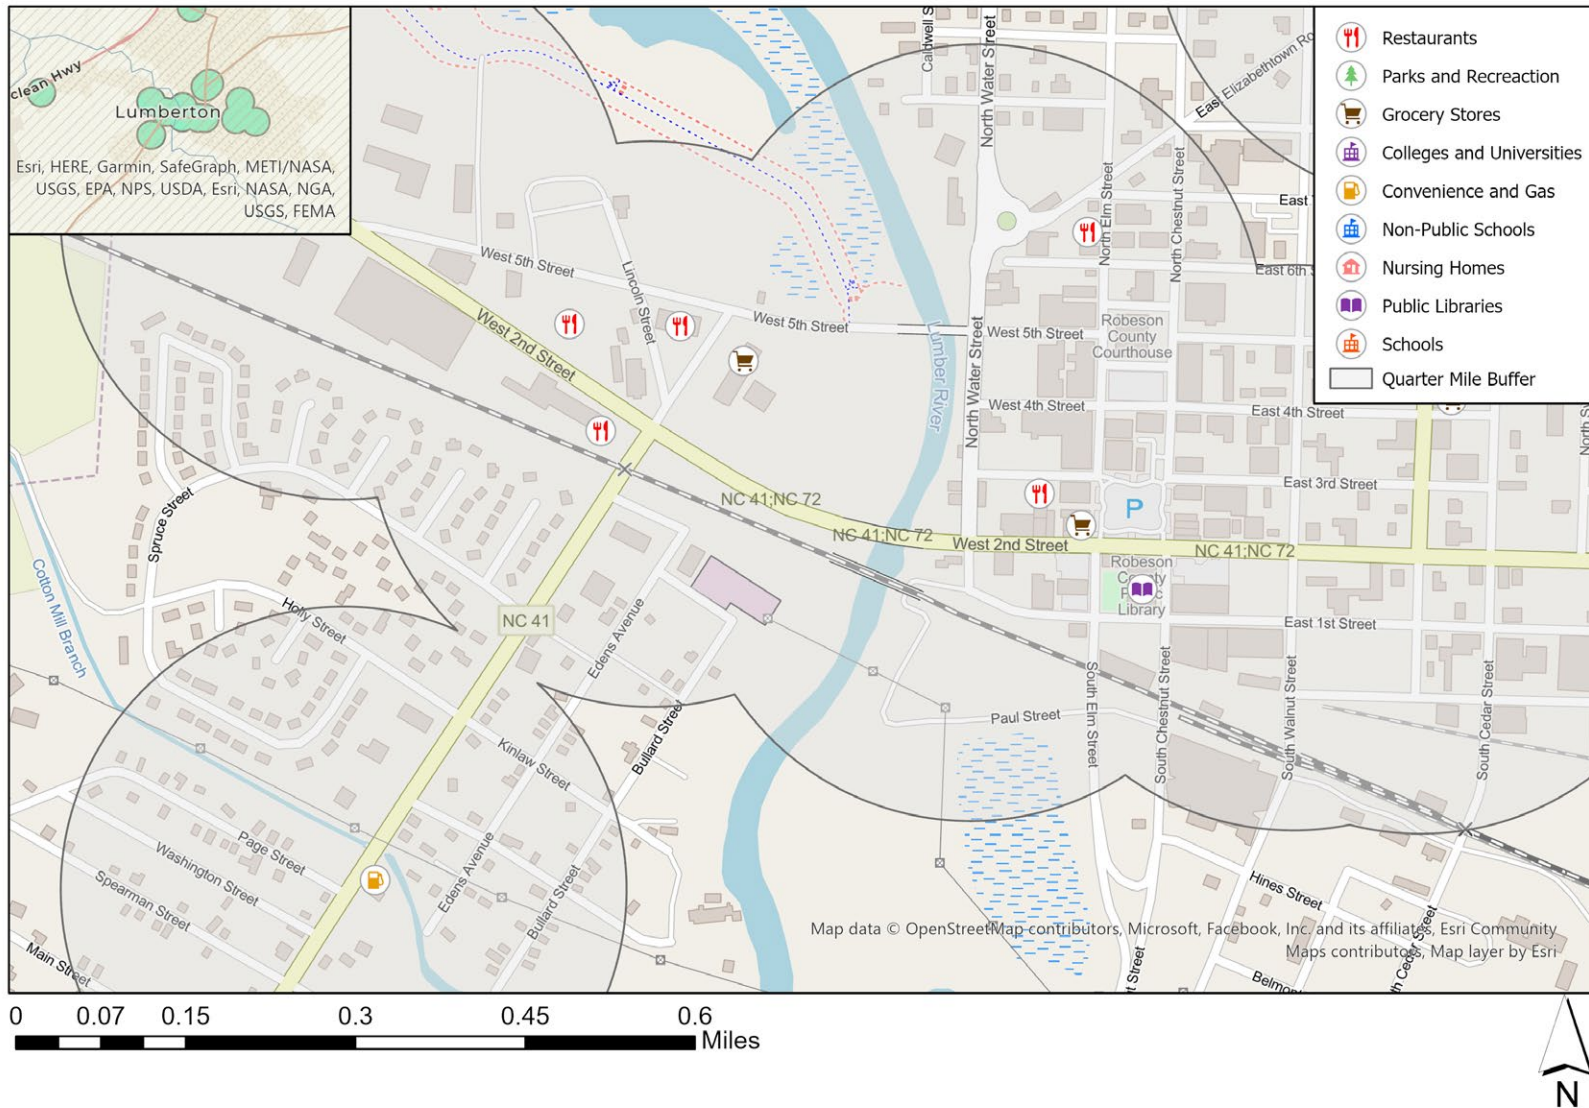

Destination within 0.25 miles of Signals in Hamlet, NC

2 grocery stores, 3 parks, 1 schools, 7 restaurants, and 4 convenience stores

Destination within 0.25 miles of Signals in Henderson, NC

3 grocery stores, 2 parks, 5 schools, 1 public libraries, 7 restaurants, and 9 convenience stores

Destination within 0.25 miles of Signals in Kinston, NC

12 grocery stores, 4 parks, 2 schools, 1 public libraries, 1 nursing homes, 43 restaurants, and 9 convenience stores

Destination within 0.25 miles of Signals in Lexington, NC

13 grocery stores, 4 parks, 3 schools, 1 public library, 33 restaurants, and 9 convenience stores

Destination within 0.25 miles of Signals in Lumberton, NC

12 grocery stores, 2 parks, 3 schools, 1 public libraries, 31 restaurants, and 11 convenience stores

Destination within 0.25 miles of Signals in Oxford, NC

4 grocery stores, 3 parks, 2 schools, 1 public libraries, 19 restaurants, and 7 convenience stores

Destination within 0.25 miles of Signals in Roanoke Rapids, NC