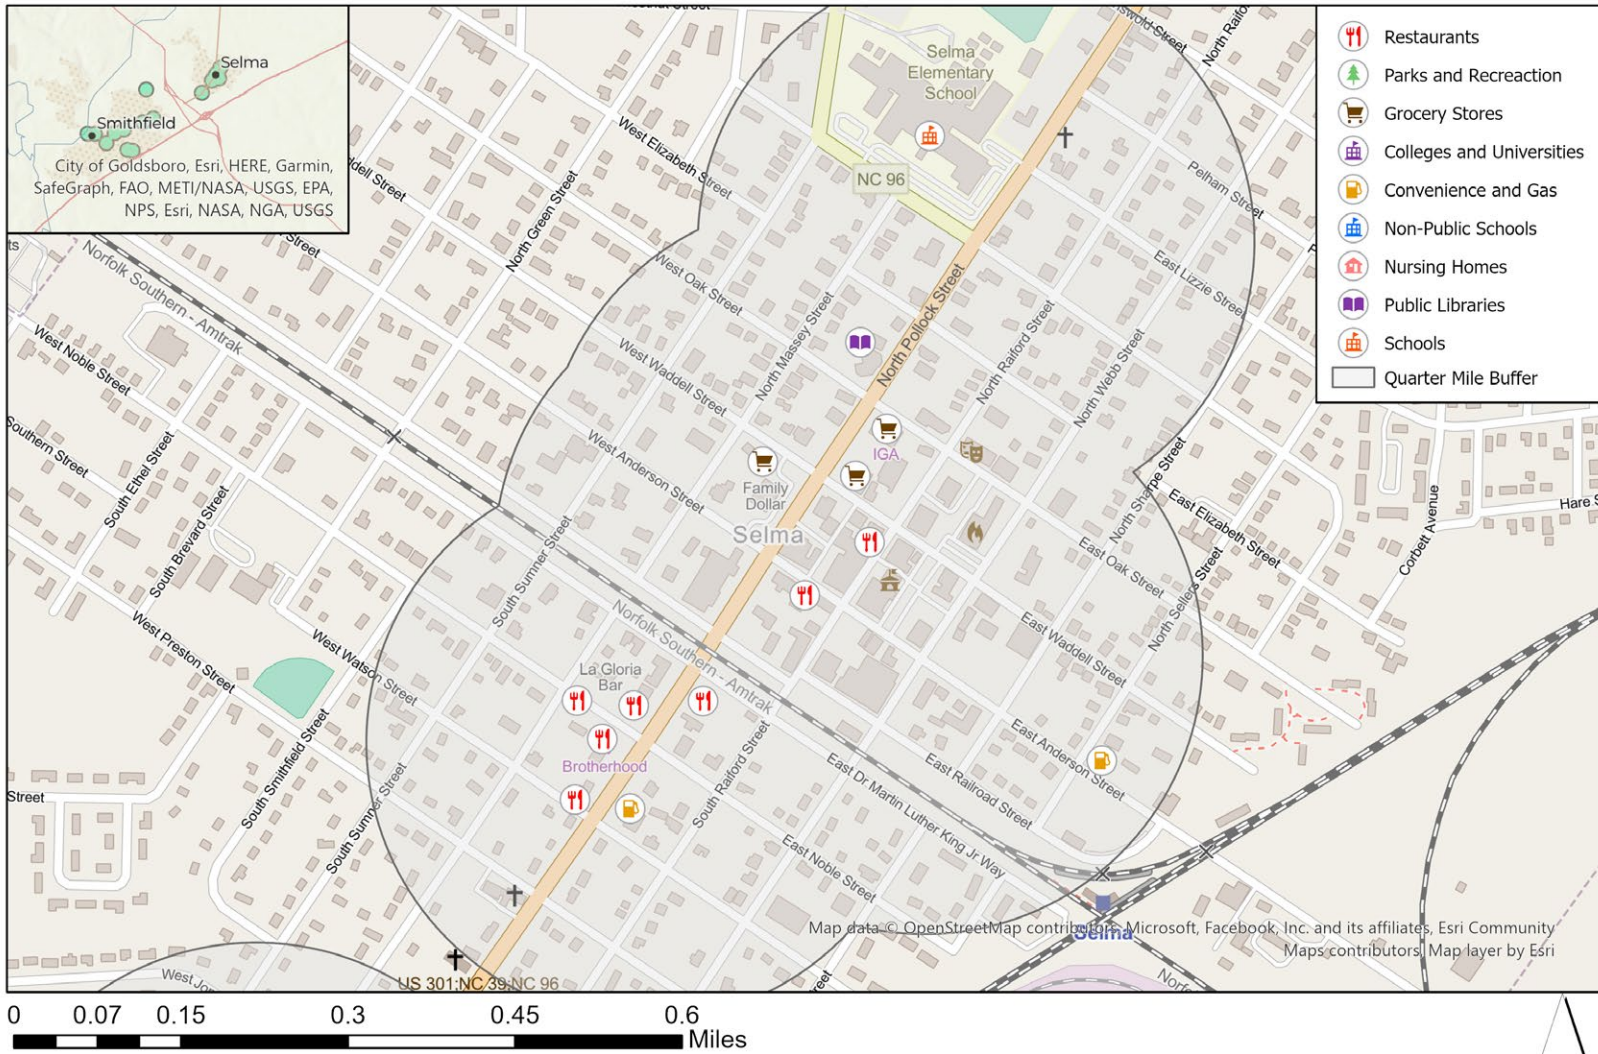

Destination within 0.25 miles of Signals in Oxford, NC

4 grocery stores, 3 parks, 2 schools, 1 public libraries, 19 restaurants, and 7 convenience stores

Destination within 0.25 miles of Signals in Roanoke Rapids, NC

8 grocery stores, 3 parks, 2 schools, 1 public libraries, 13 restaurants, and 9 convenience stores

Destination within 0.25 miles of Signals in Rockingham, NC

4 grocery stores, 3 parks, 1 schools, 1 public libraries, 10 restaurants, and 6 convenience stores

Destination within 0.25 miles of Signals in Salisbury, NC

9 grocery stores, 10 parks, 3 colleges/universities, 2 schools, 1 public library, 2 nursing homes, 53 restaurants, and 8 convenience stores

Destination within 0.25 miles of Signals in Selma, NC

3 grocery stores, 2 parks, 1 public libraries, 7 restaurants, and 5 convenience stores

Destination within 0.25 miles of Signals in Siler City, NC

9 grocery stores, 5 parks, 1 public libraries, 13 restaurants, and 6 convenience stores