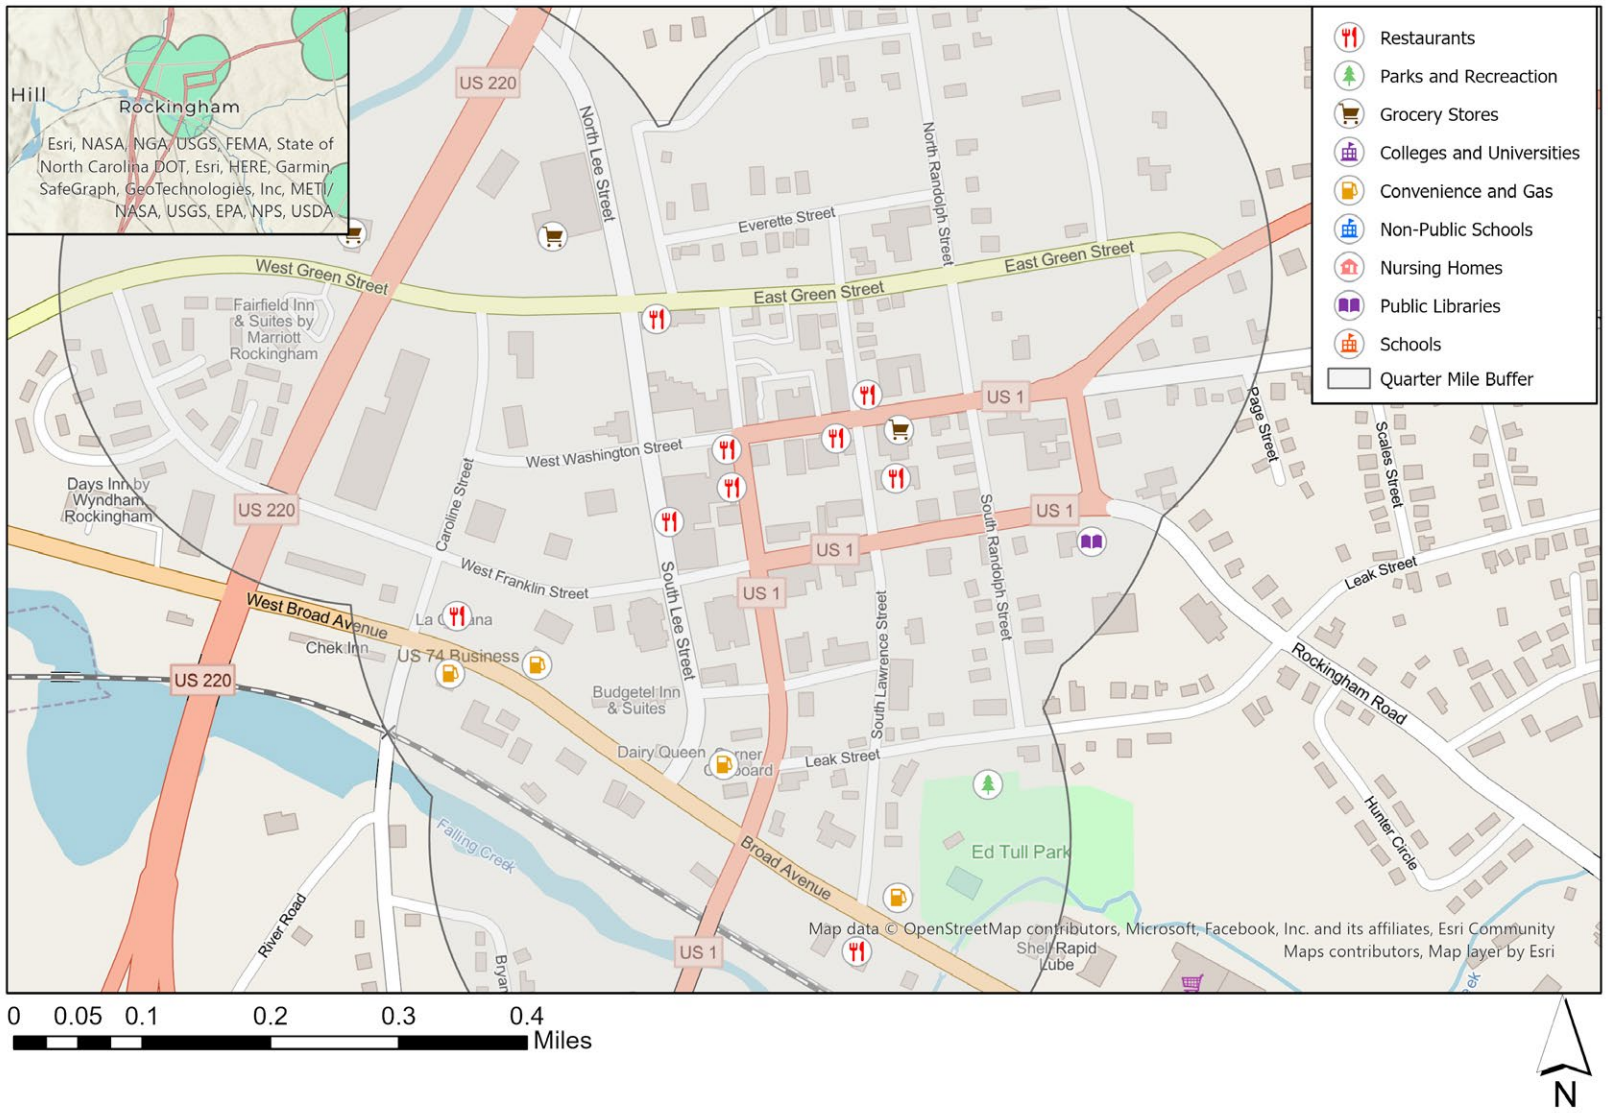

13 grocery stores, 4 parks, 3 schools, 1 public library, 33 restaurants, and 9 convenience stores

Destination within 0.25 miles of Signals in Lumberton, NC

12 grocery stores, 2 parks, 3 schools, 1 public libraries, 31 restaurants, and 11 convenience stores

Destination within 0.25 miles of Signals in Oxford, NC

4 grocery stores, 3 parks, 2 schools, 1 public libraries, 19 restaurants, and 7 convenience stores

Destination within 0.25 miles of Signals in Roanoke Rapids, NC

8 grocery stores, 3 parks, 2 schools, 1 public libraries, 13 restaurants, and 9 convenience stores

Destination within 0.25 miles of Signals in Rockingham, NC

4 grocery stores, 3 parks, 1 schools, 1 public libraries, 10 restaurants, and 6 convenience stores

Destination within 0.25 miles of Signals in Salisbury, NC

9 grocery stores, 10 parks, 3 colleges/universities, 2 schools, 1 public library, 2 nursing homes, 53 restaurants, and 8 convenience stores

Destination within 0.25 miles of Signals in Selma, NC