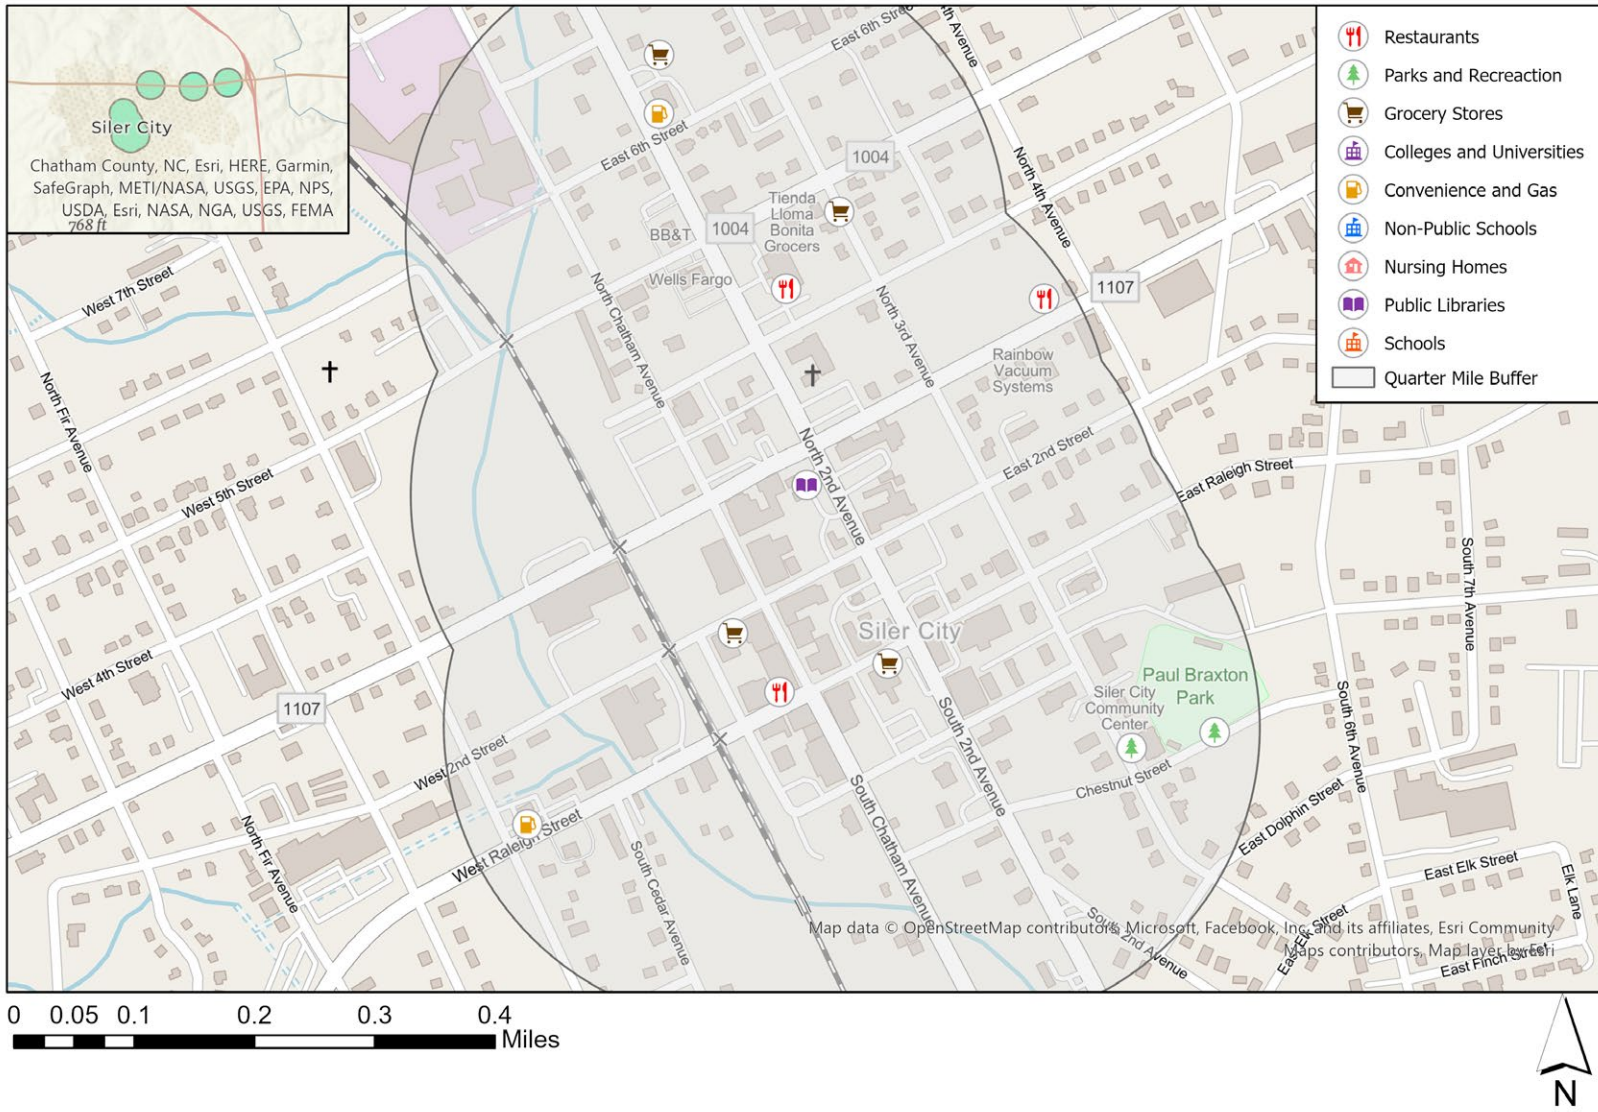

Destination within 0.25 miles of Signals in Oxford, NC

4 grocery stores, 3 parks, 2 schools, 1 public libraries, 19 restaurants, and 7 convenience stores

Destination within 0.25 miles of Signals in Roanoke Rapids, NC

8 grocery stores, 3 parks, 2 schools, 1 public libraries, 13 restaurants, and 9 convenience stores

Destination within 0.25 miles of Signals in Rockingham, NC

4 grocery stores, 3 parks, 1 schools, 1 public libraries, 10 restaurants, and 6 convenience stores

Destination within 0.25 miles of Signals in Salisbury, NC

9 grocery stores, 10 parks, 3 colleges/universities, 2 schools, 1 public library, 2 nursing homes, 53 restaurants, and 8 convenience stores

Destination within 0.25 miles of Signals in Selma, NC

3 grocery stores, 2 parks, 1 public libraries, 7 restaurants, and 5 convenience stores

Destination within 0.25 miles of Signals in Siler City, NC

9 grocery stores, 5 parks, 1 public libraries, 13 restaurants, and 6 convenience stores