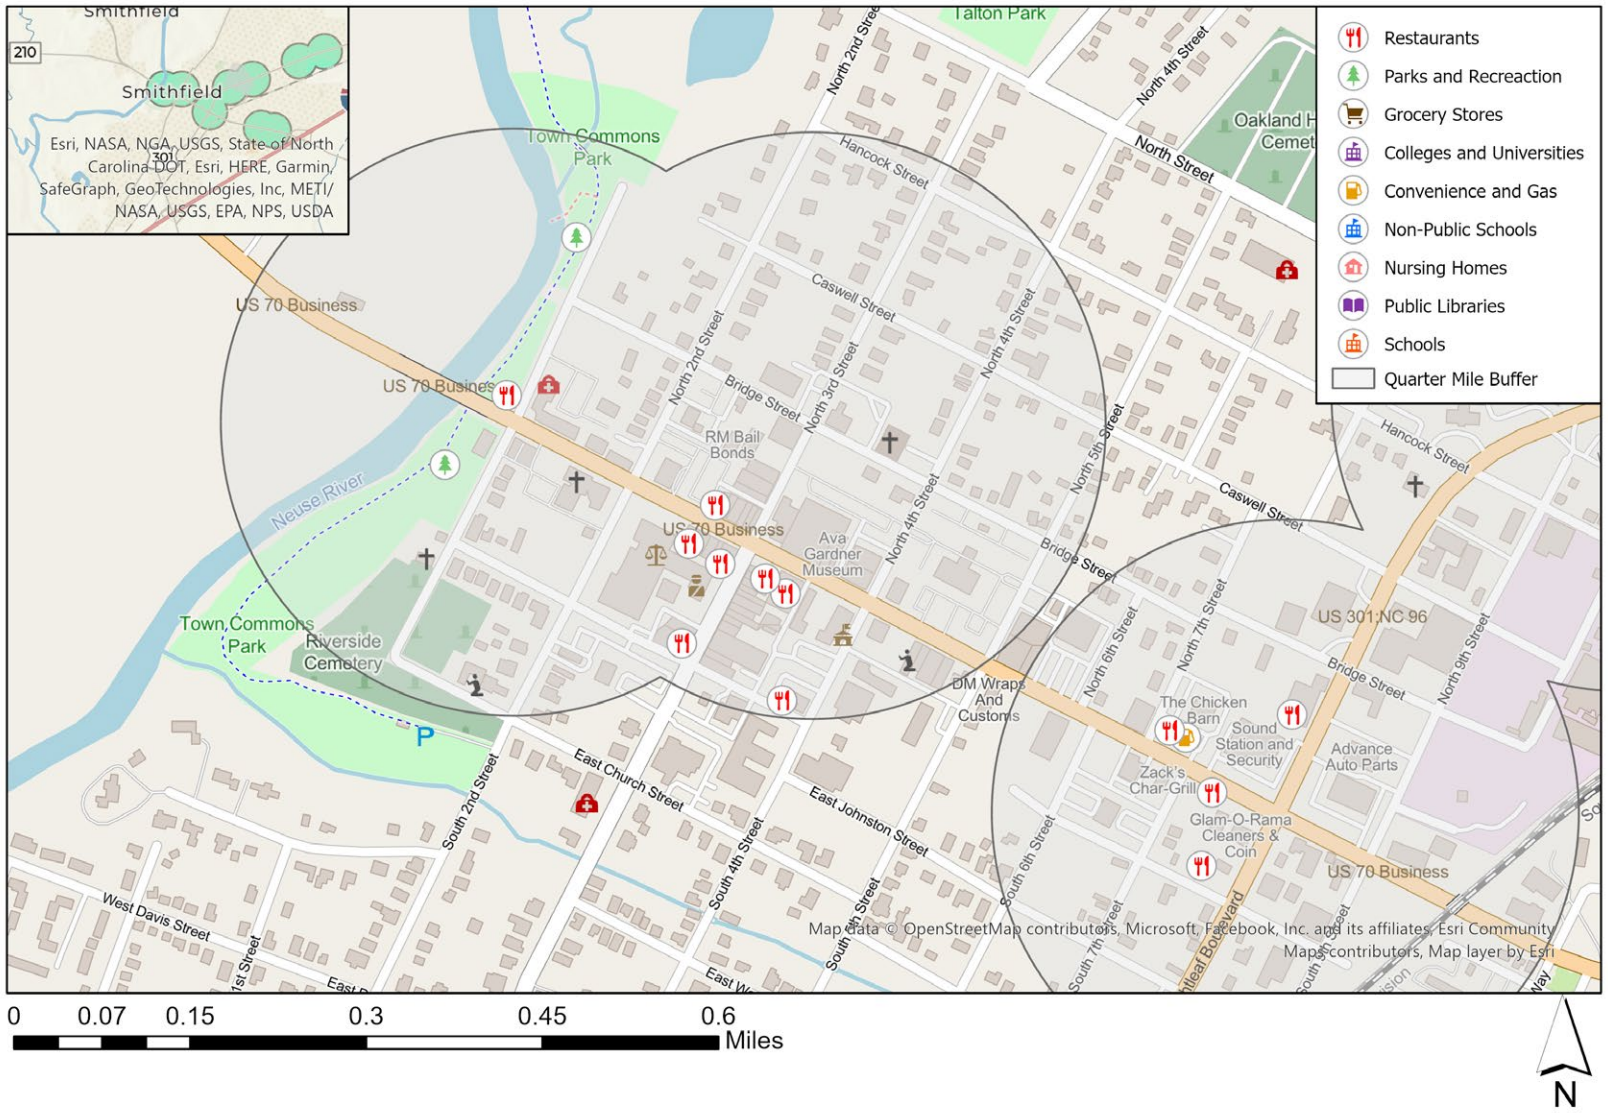

Destination within 0.25 miles of Signals in Salisbury, NC

9 grocery stores, 10 parks, 3 colleges/universities, 2 schools, 1 public library, 2 nursing homes, 53 restaurants, and 8 convenience stores

Destination within 0.25 miles of Signals in Selma, NC

3 grocery stores, 2 parks, 1 public libraries, 7 restaurants, and 5 convenience stores

Destination within 0.25 miles of Signals in Siler City, NC

9 grocery stores, 5 parks, 1 public libraries, 13 restaurants, and 6 convenience stores

Destination within 0.25 miles of Signals in Smithfield, NC

2 grocery stores, 3 parks, 1 school, 29 restaurants, and 7 convenience stores

Destination within 0.25 miles of Signals in Washington, NC

6 grocery stores, 4 parks, 1 schools, 2 public libraries, 2 nursing homes, 33 restaurants, and 4 convenience stores

Destination within 0.25 miles of Signals in Wilson, NC

18 grocery stores, 7 parks, 2 colleges/universities, 6 schools, 2 public libraries, 59 restaurants, and 14 convenience stores